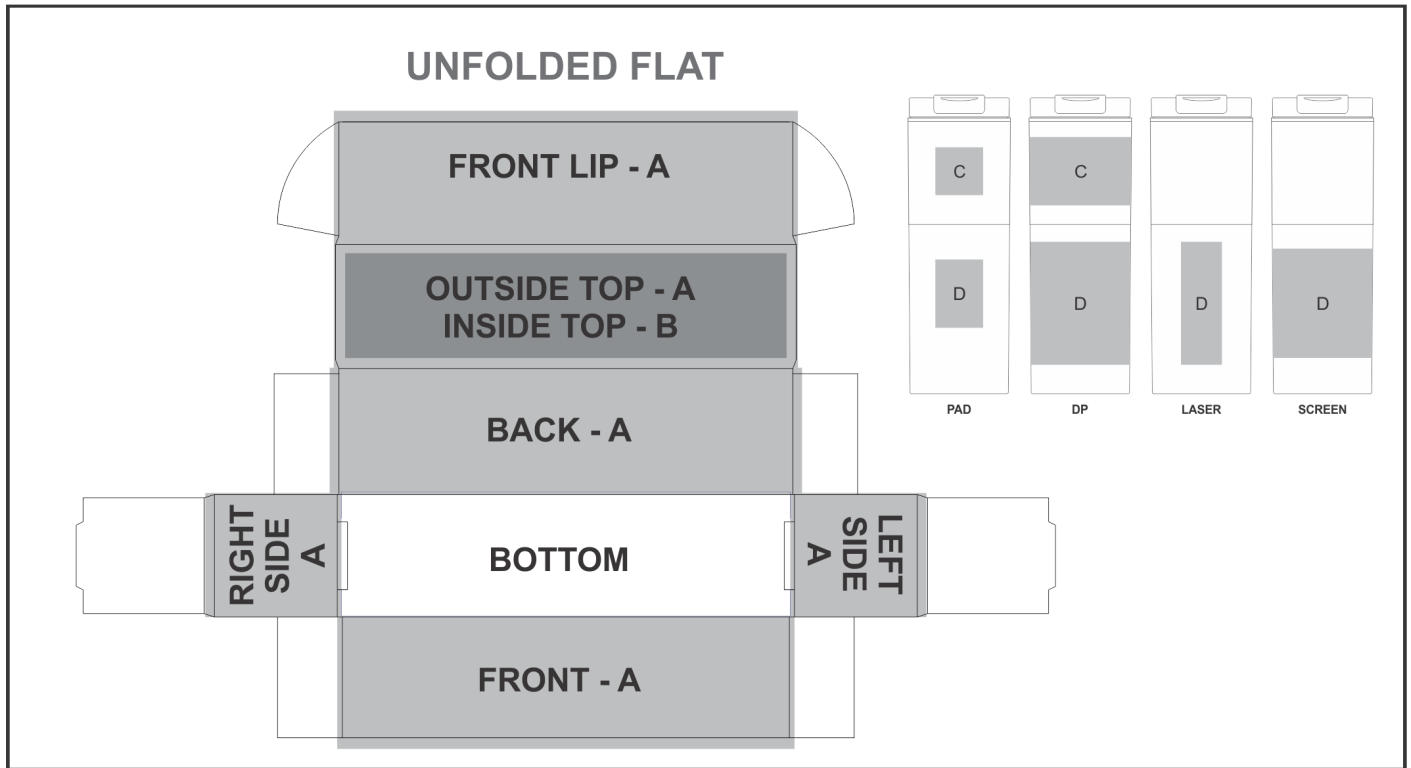

GF-KS-882-B

Typhoon Tumbler in Bianca Custom Gift Box

Need to know:

- Includes 1-Position Direct Print on Box AND - Includes 1-Colour, 1-Position Screen Wrap (setup fee applies)

- **Please Note:** Due to the nature of the printing process, any white in a logo cannot be branded and we cannot guarantee an exact colour match as the box has a matt finish. The nature and inconsistency of the pre-cut boards may create a 1-3mm of unbranded space on the front lip and imperfections may be found within the print. Large solid coverage prints are not recommended, if large solid coverage is required, it is recommended on kraft boxes as imperfections are less noticeable.

- **Please Note:** The Lid will not line up with the Print.

Branding Options:

Position B

1. Digital Custom Packaging (DCP-CHG-2)
Full Colour
Size: 258mm wide x 62mm high

Position C

1. Pad Printing (PC)
4 Colours
Size: 35mm wide x 35mm high
2. Digital Print Drinkware (DP-D)
Full Colour
Size: 220mm wide x 50mm high

Position A

1. Digital Custom Packaging (DCP-CHG-2)
Full Colour
Size: 436,5mm wide x 364,5mm high

Position D

1. Pad Printing (PC)
4 Colours
Size: 35mm wide x 50mm high
2. Digital Print Drinkware (DP-D)
Full Colour
Size: 220mm wide x 90mm high
3. Screen Wrap (SW)
1 Colour
Size: 230mm wide x 80mm high
4. Laser Engraving (LB)
Size: 90mm wide x 30mm high